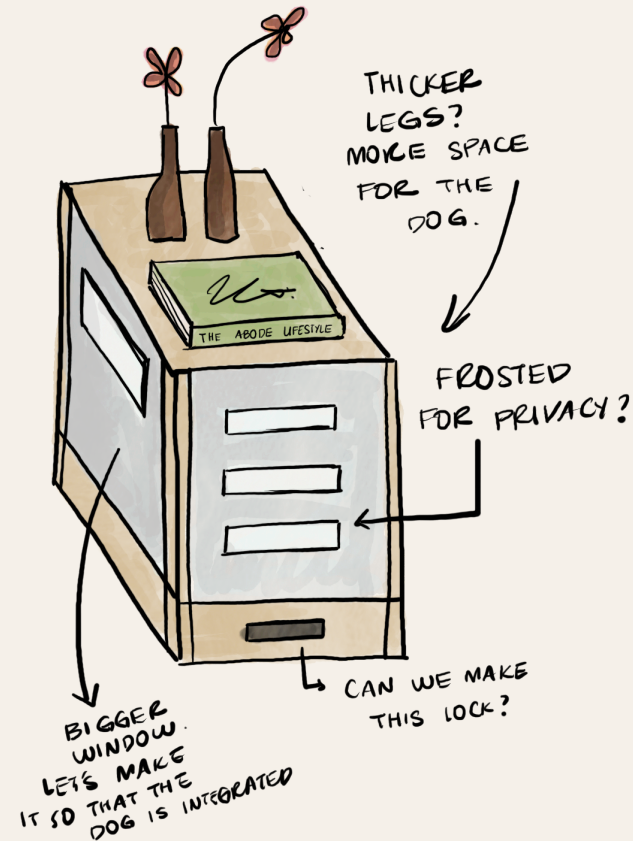

Crafted With Intention

It started with sketches on paper — proportions, materials, and finishes.

We partnered with California-based designers who shared our obsession with pets and interiors, refining every curve, joint, and surface until The Den was born.

Not just another crate, but furniture reimaged: intentional, modern, and made to belong.