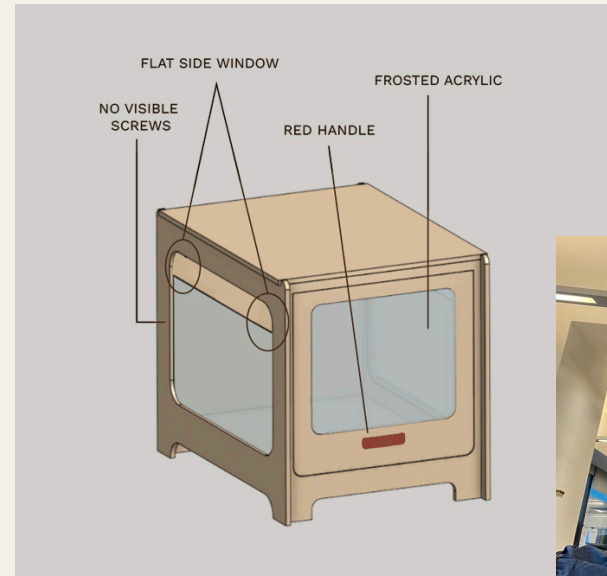

ABODE X FLUO FOR ALPHA SCHOOLS

In collaboration with FLUO Education, we've created a version of The Den simple enough to build by hand.

Same real wood, same pet-safe finish, same cozy feel — just designed for Alpha students to assemble.

Every crate built in the workshop is donated to a shelter, where a dog in care will use it as their quiet space.

Home is for everyone. Even for dogs still looking for their forever home.